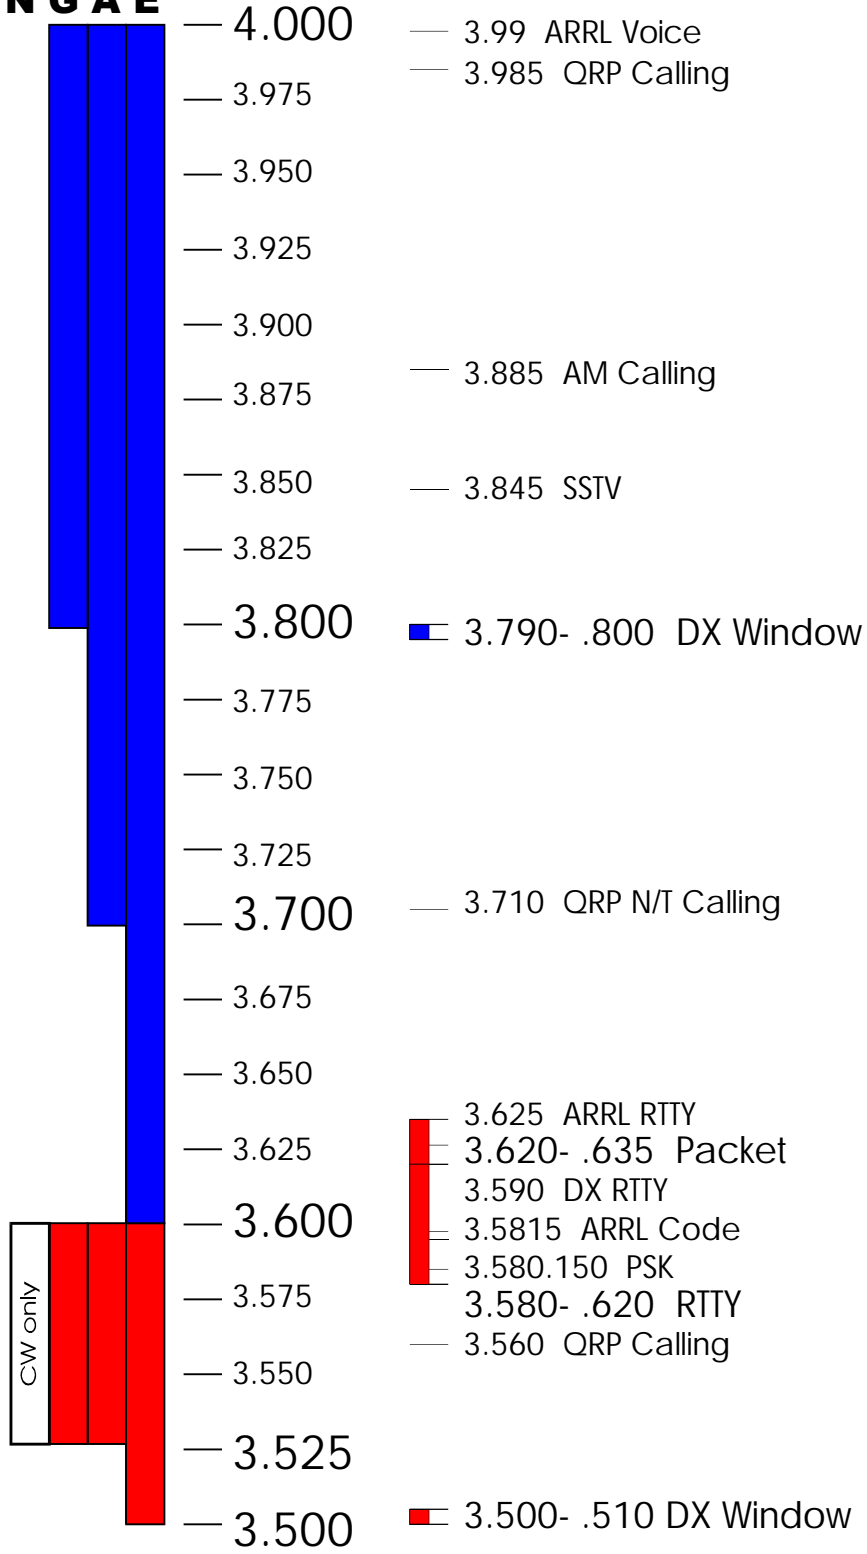

— 1.925

— 1.900

— 1.875

— 1.850

— 1.825

— 1.800

■ 1.999- 2.000 Beacons
■ 1.995- 2.000 Experimental

— 1.910 QRP SSB Calling

— 1.890 SSTV

1.855 ARRL Voice
1.840- .850 DX Data,
Phone, wide modes
1.838.150 DX PSK
1.830- .840 DX CW, RTTY,
narrow modes
1.800- .830 CW, RTTY,
narrow modes
1.8175 ARRL Code
1.812.150 PSK
1.810 QRP CW Calling
1.800- .810 Digital Modes

 CW, Phone, Image

 CW, RTTY/Data

Amateur Radio 80 Meters U.S. Band Layout

Band Limits

Band Plan

Personal Additions

N G A E

- █ CW, Phone, Image
- █ CW, RTTY/Data
- █ CW

80

Amateur Radio 60 Meters U.S. Band Layout

Phone USB only
 5 Shared Channels only,
 tune 1.5kHz lower than center frequency

Amateur Radio

20 Meters

U.S. Band Layout

Band Limits

Band Plan