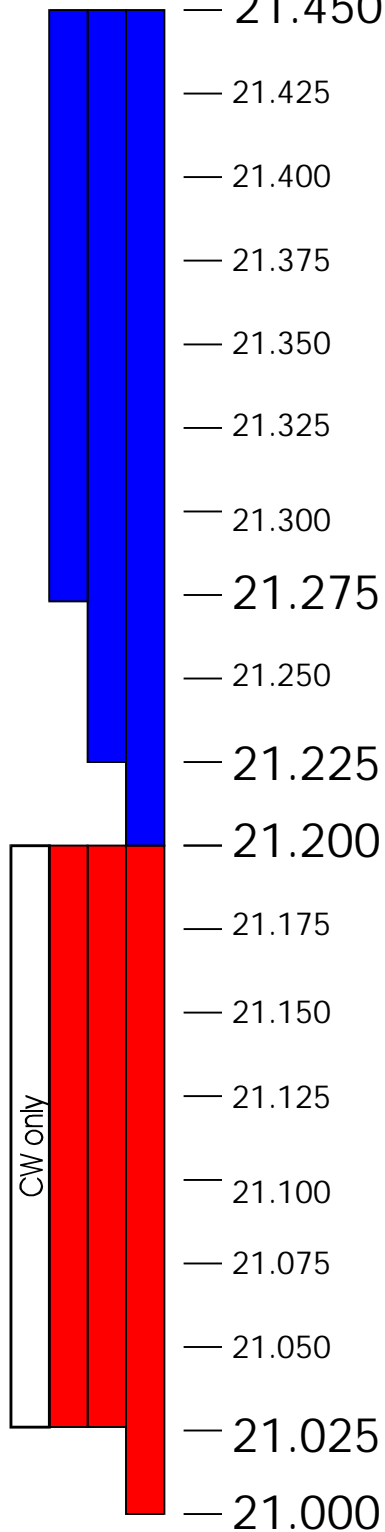

Amateur Radio 15 Meters U.S. Band Layout

Band Limits

Band Plan

Personal Additions

N G A E

— 21.390 ARRL Voice
— 21.385 QRP Calling

— 21.340 SSTV

— 21.295 DX Calling

— 21.100- .110 Packet
— 21.095 ARRL RTTY
— 21.070- .150 PSK
— 21.070- .100 RTTY
— 21.067.5 ARRL Code
— 21.060 QRP Calling

— 21.025 CW DX Calling

15

- CW, Phone, Image
- CW, RTTY/Data
- CW