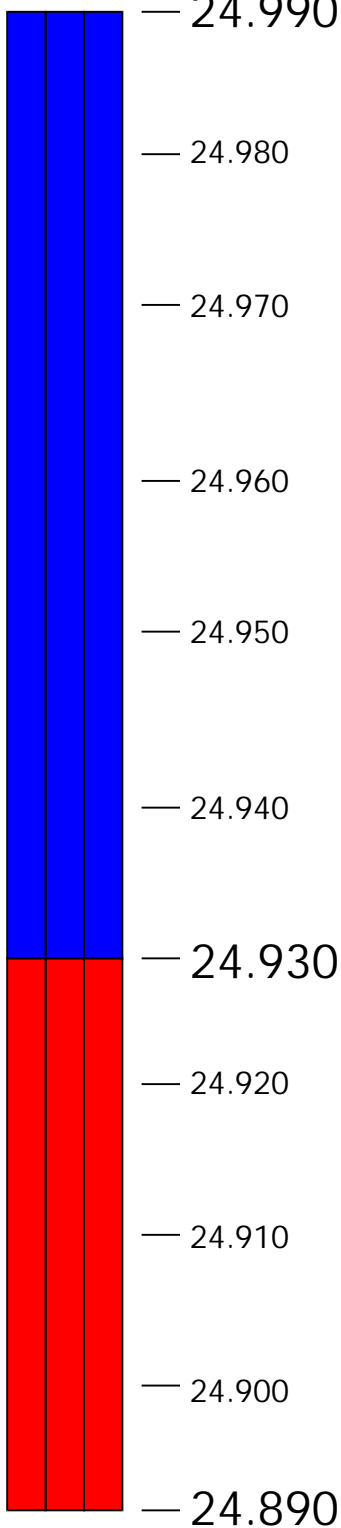

Amateur Radio

12 Meters

U.S. Band Layout

Band Limits

Band Plan

Personal Additions

G A E

24.925- .930 Packet
24.920.150 PSK
24.920- .925 RTTY

12

- CW, Phone, Image
- CW, RTTY/Data