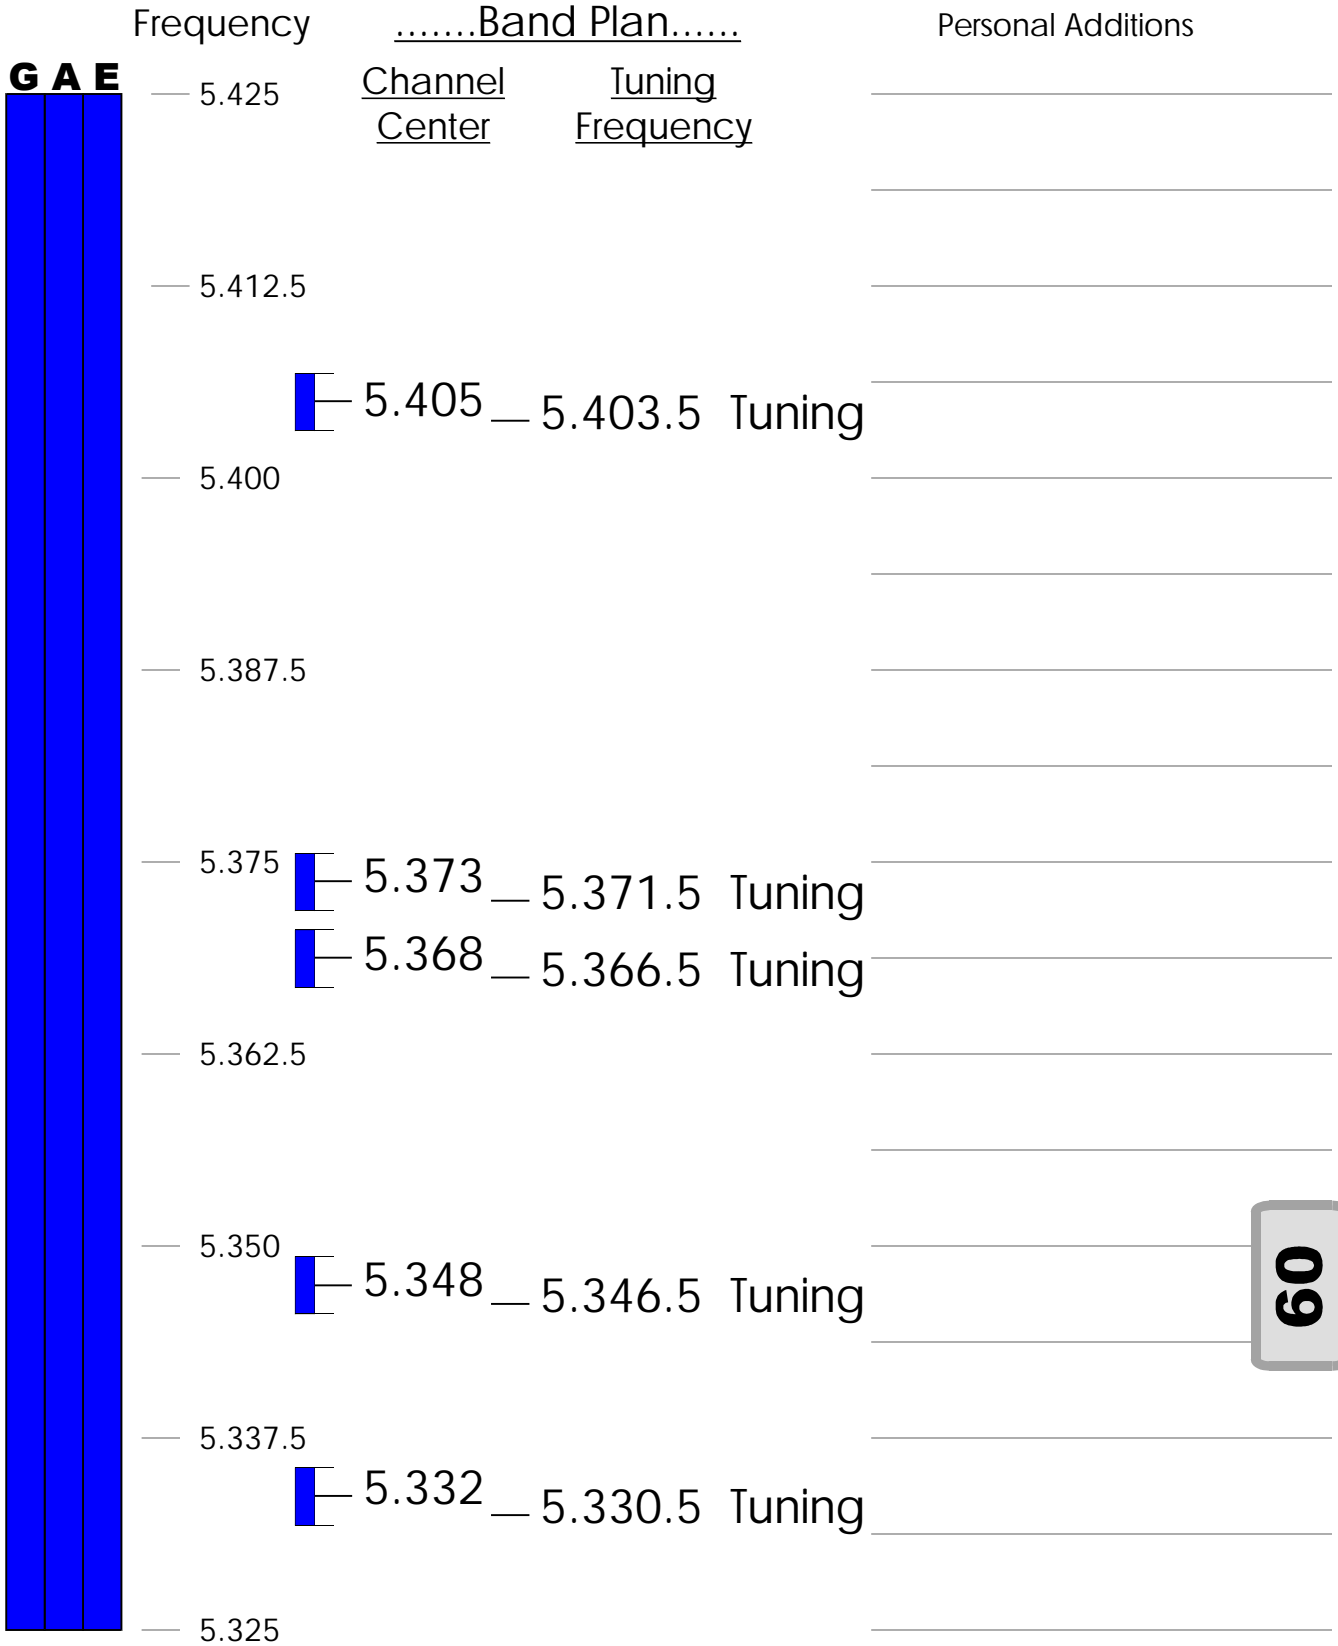

Amateur Radio 60 Meters U.S. Band Layout

Phone USB only
5 Shared Channels only,
tune 1.5kHz lower than center frequency