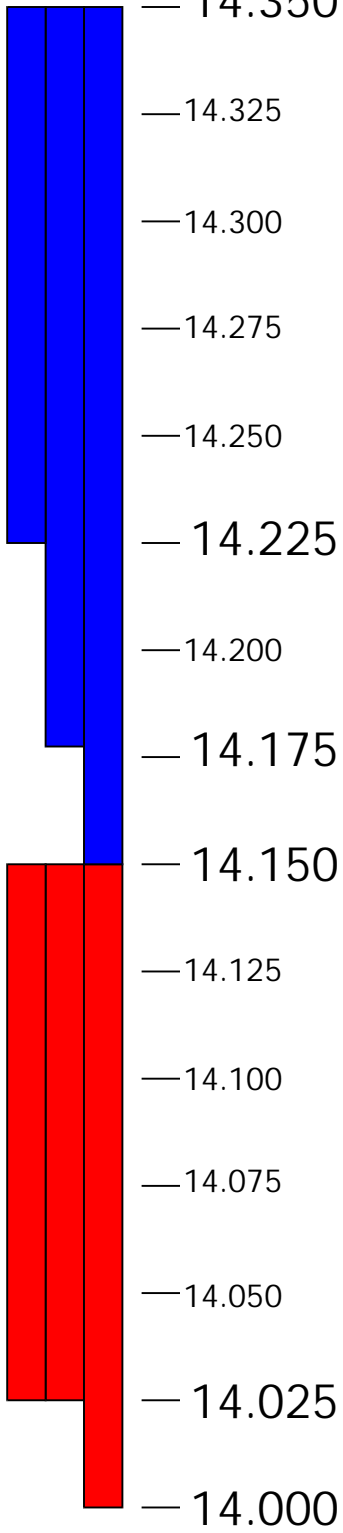

Amateur Radio

20 Meters

U.S. Band Layout

Band Limits

Band Plan

Personal Additions

G A E

- 14.29 ARRL Voice
- 14.286 AM Calling
- 14.285 QRP Calling

— 14.230 SSTV

— 14.195 DX Calling

- 14.105- .112 Packet
- 14.100 Beacons
- 14.095- .0995 Packet
- 14.095 ARRL RTTY
- 14.070-150 PSK
- 14.070- .095 RTTY

- 14.060 QRP Calling
- 14.0475 ARRL Code

— 14.025 CW DX Calling

- █ CW, Phone, Image
- █ CW, RTTY/Data